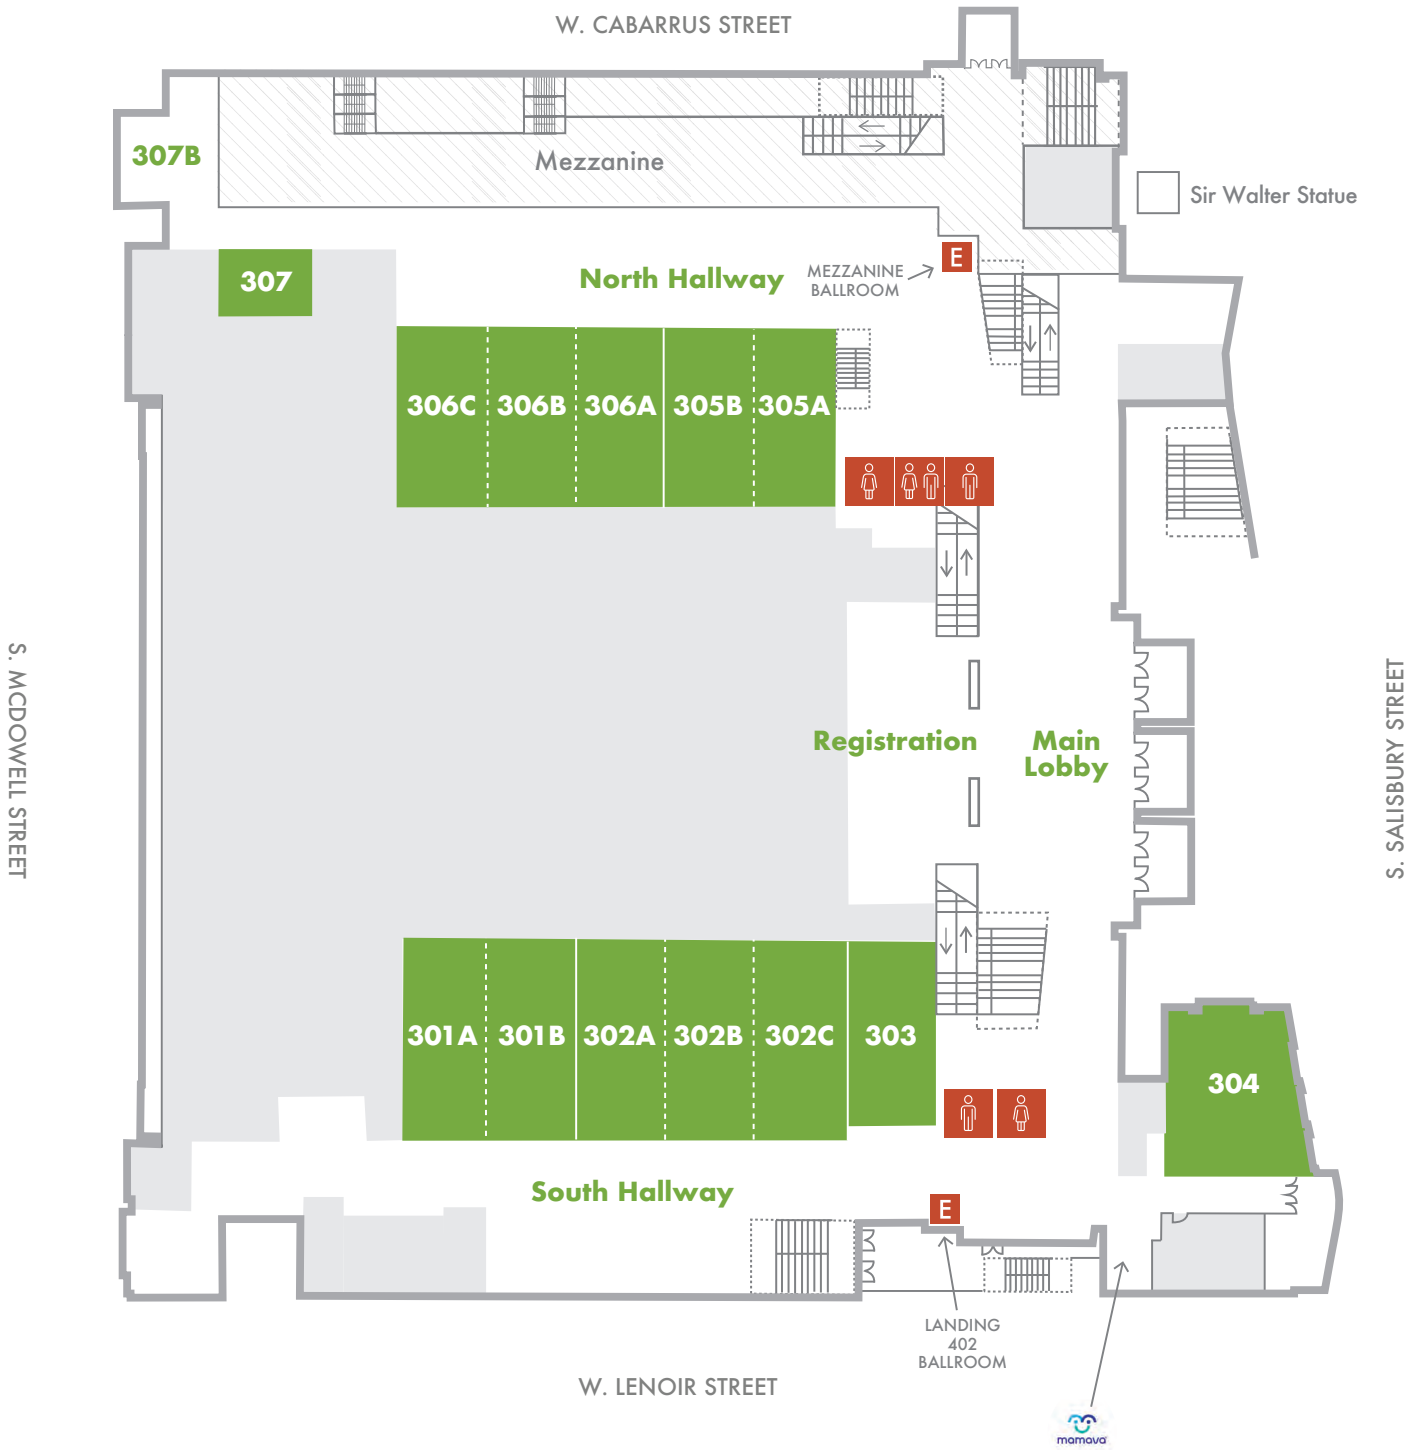

Ballroom Level (400-level)

Women

Men

All-gender/Family

Elevator

Open to Below

Back of House

Main Level (300-level)

Women

All-gender/Family

Open to Below

Men

Elevator

Back of House

Mezzanine Level (200-level)

-  **Women**
-  **All-gender/Family**
-  **Open to Below**
-  **Men**
-  **E Elevator**
-  **Back of House**

Exhibit Hall Level (100-level)

-  **Women**
-  **All-gender/Family**
-  **Open to Below**
-  **Men**
-  **Elevator**
-  **Back of House**